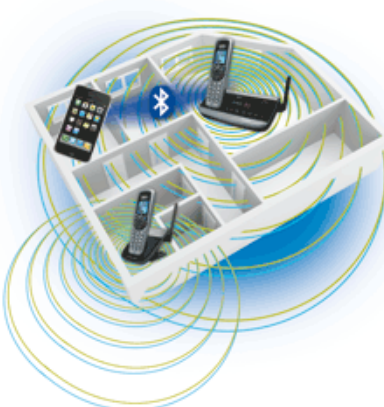

MobileLink allows you to Dial and Receive calls from your mobile and home landline on the same phone. The new XDECT R035BT + 1

OTHER RELATED LINKS

- [Features](#)
- [More Information](#)
- [Glossary](#)
- [FAQ](#)
- [Authorised Stockists](#)

Phone System offers built in Bluetooth allowing you to pair up to 2 Mobile Phones to your landline.

Another important benefit of the XDECT R Dual Mode Bluetooth Phone is the ability to eliminate mobile phone dead spots throughout the home. Utilising in-built Repeater Stations in the Base of each Cordless Handset as well as a Diversity High Gain Antenna System, the XDECT R system offers unprecedented Talking Range and Coverage. Once a Mobile Phone is paired with the Uniden system, incoming Mobile Calls can achieve the same performance as those connected to the Landline*.