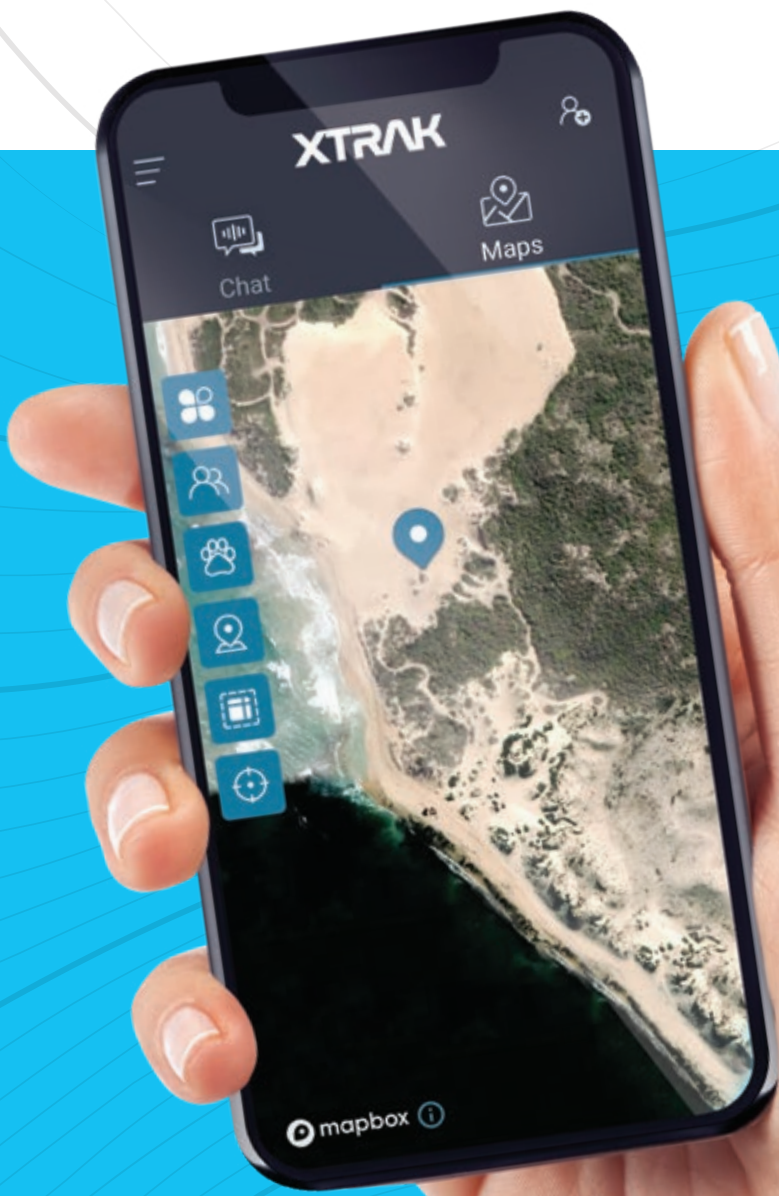

## UHF HANDHELD AND ADVANCED TRACKING IN 1

The XTRAK 50 Pro handheld UHF radio is App enabled – giving you the ability to location track on your radio through the XTRAK Bluetooth App.

Talk to a friend or colleague and know exactly where they are, by using the App's advanced positional tracking and location sharing features as part of the XTRAK App on your smartphone when connected to your UHF Radio.

With the XTRAK 50 Pro, you'll never be out of contact and always be able to communicate and establish your exact position, as Uniden's location tracking ensures locations are accurate.

To share location information provided by the App the XTRAK Pro radios must be within UHF CB range of each other.