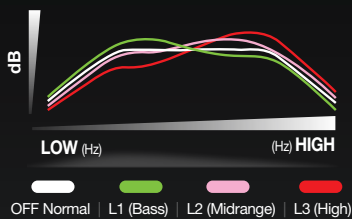

Voice Enhancer

Choose from 4 different audio level settings (Normal, Bass, Midrange and High) to provide a natural Voice Enhancer for super clarity and performance.

Only Uniden can bring you this technology – Voice Enhancer.