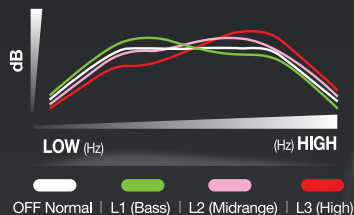

SMART KEY

Allows you to toggle between the Voice Enhancer, Instant Channel, Call Tone or Keypad Lock feature depending on your requirements.

15+km: Typical Range Line of Sight.

† Operating time (in hours) based on 5% transmitting, 5% receiving and 90% waiting mode using low output power with Lithium-Ion batteries supplied with Auto Battery Save on.

‡ 1 year warranty on included accessories. Specifications subject to change without notice.