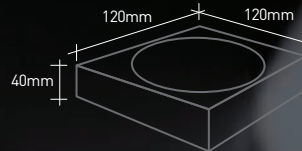

IN THE BOX

FREE APP GUARDIAN365
FOR SMARTPHONES & TABLETS

GDVR 10440 SPECIFICATIONS

SYSTEM

Main Processor Embedded processor
Operating System Embedded LINUX

VIDEO

Camera Input 4 Channel BNC

DISPLAY

Interface 1 HDMI, 1 VGA, 1 BNC
Resolution 1920x1080, 1280x1024, 1024x768, 800x600
Display Split 1/4

RECORDING

Video/Audio Compression H.264
Resolution Main Stream: 1080P @ 15 fps
Extra Stream: CIF @ 6 fps
256-2048kbps
Bit Rate
Record Mode Manual, Schedule, Motion Detection

VIDEO DETECTION, PLAYBACK, ALARM & BACKUP

Video Detection Motion Detection
Playback View 1/4
Search Mode Time, Date, Event & Channel search
USB Device
Backup Mode

NETWORK

Ethernet 1 RJ-45 port (10/100M)
Max. User Access 10 users
Smart Phone iPhone, iPad, Android

STORAGE

Internal HDD 500GB

AUXILIARY INTERFACE

USB Interface 2 USB 2.0 ports
RS485 1 RS485 port for PTZ

GENERAL

Power Supply DC5V/2A
Working Environment -10°C ~+55°C / 10%~90% RH / 86~106kpa

CAMERAS

Image Sensor 1/2.7"
Effective Pixels 1920 x 1080
Video Output 1 Channel BNC

CAMERA FEATURES

Night Vision 20
IR Cut filter Yes

LENS

Focal Length 3.6mm fixed lens
Angle of View 90°

GENERAL

Power Supply DC 12V
Power Consumption Max 4W
Working Environment -10°C~+45°C
Less than 95% RH (no condensation)
Ingress Protection IP66
Material Plastic

FOLLOW US ON

facebook.com/Uniden

instagram.com/UnidenAustralia

twitter.com/UnidenAustralia

UNIDEN.COM.AU