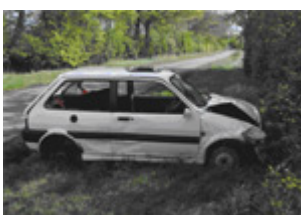

Alerts You When You Are Approaching a Road Classified as a Black Spot

Key Features

- 2" Backlit Clear White LCD Display
- Non-Reflective LCD
- Bread Crumb Tracking
- USB Interface for PC Connection
- Optional Alkaline or Rechargeable AA NiMH Batteries
- Fixed Speed Locations
- Red Light Camera Locations
- School Zone Locations
- Australia / NZ Cities and Suburbs
- Over Speed Alert
- Voice and Visual Assistance
- User Selectable Fatigue Warning
- Trip Data (Current Speed, Max. Speed, Average Speed etc)
- Electronic Compass (Bearing, Heading, Direction etc)
- Power Save Mode
- Map Datum
- Pre-Programmed Points of Interest