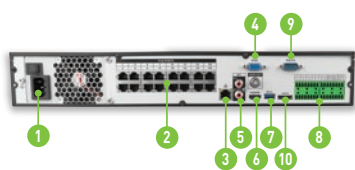

### FULL HD NVR UNIT INPUT PANELS

1. Power
2. Camera Input
3. Network (Ethernet)
4. VGA
5. Mic Out/In
6. HDMI
7. USB 3.0
8. RS485
9. RS232
10. eSATA

<b>Main Processor</b>	Dual-core embedded processor
<b>Operating System</b>	Embedded LINUX
<b>VIDEO</b>	
IP Camera Input	Up To 16 Channels
<b>AUDIO</b>	
Input	1 Channel
Output	1 Channel
<b>DISPLAY</b>	
Interface	1 HDMI, 1 VGA
Supported Resolution	1920x1080, 1280x1024, 1280x720, 1024x768
Display Split	1/4/8/9/16
Privacy Masking	4 rectangular zones (each camera)
On Screen Display	Camera title, Time, Video loss, Camera lock, Motion detection, Recording
<b>RECORDING</b>	
Video/Audio Compression	H.264/MJPEG
Supported Resolution	2560x1920 (5MP), 2560 x1440 (4MP) 2048x1536 (3MP), 1920x1080 (FullHD), 1280x720 (HD), 704x576 (D1)
Bit Rate	48-8192Kb/s
Record Mode	Manual, Schedule, Motion Detection
Record Interval	1-120 min (default: 60 min)
<b>VIDEO DETECTION &amp; ALARM</b>	
Video Detection	Motion Detection, Video Loss & Camera Blank
<b>PLAYBACK &amp; BACKUP</b>	
Sync Playback	1/4/9/16
Search Mode	Time/Date, Motion Detection & Exact search (accurate to second)
Playback Functions	Play, Pause, Stop, Rewind, Fast play, Slow play
Backup Mode	USB Device / eSATA Device
<b>NETWORK</b>	
Ethernet	1 RJ-45 port (10/100M/1000M)
PoE	16 ports
Network Functions	Supports IPv4/IPv6, TCP/IP, P2P, DHCP
Smart Phone	iPhone®, iPad®, Android
<b>STORAGE</b>	
Internal HDD	2TB included, supports up to 4HDD
<b>AUXILIARY INTERFACE</b>	
USB Interface	1 USB2.0 port, 1 USB3.0 port (rear)
<b>GENERAL</b>	
Power Supply	DC48V/2A
Working Environment	-10°C ~+55°C
Power Consumption	Max 300W