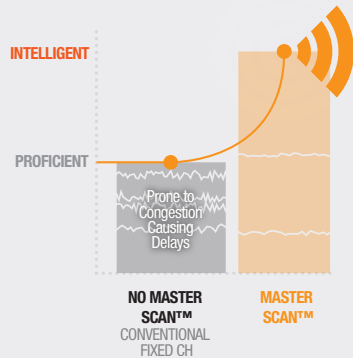

## UNIDEN'S PREMIUM MASTER SCAN™ TECHNOLOGY

Master Scan™ Offers Minimal Disruptions for Continuous Communication. It Includes the Following Features.

### Dynamic Switching:

Continual communication without interruption is possible by dynamically switching to unused channels. This network scan function scans for other radios that share the same CTCSS or DCS tone. When the radio detects a signal with no code, or the wrong code, it switches to an unused channel when transmitting. By scanning only group channels, radios in the network will be able to detect and receive group transmissions – continual communication without interruption.

### Pre-batched Group Channels:

Avoid complicated settings by preloading group channels.

### Lightning Encode:

An advanced rectifier circuit enables the radio to decode CTCSS/DCS quickly.

Minimal Disruptions for Continuous Communication

\* Please note: CH 22 & 23 are used for telemetry and telecommand applications, voice communications are not permitted on these channels and transmission is inhibited. CH 61, 62 & 63 are for future use and are receive only channels.